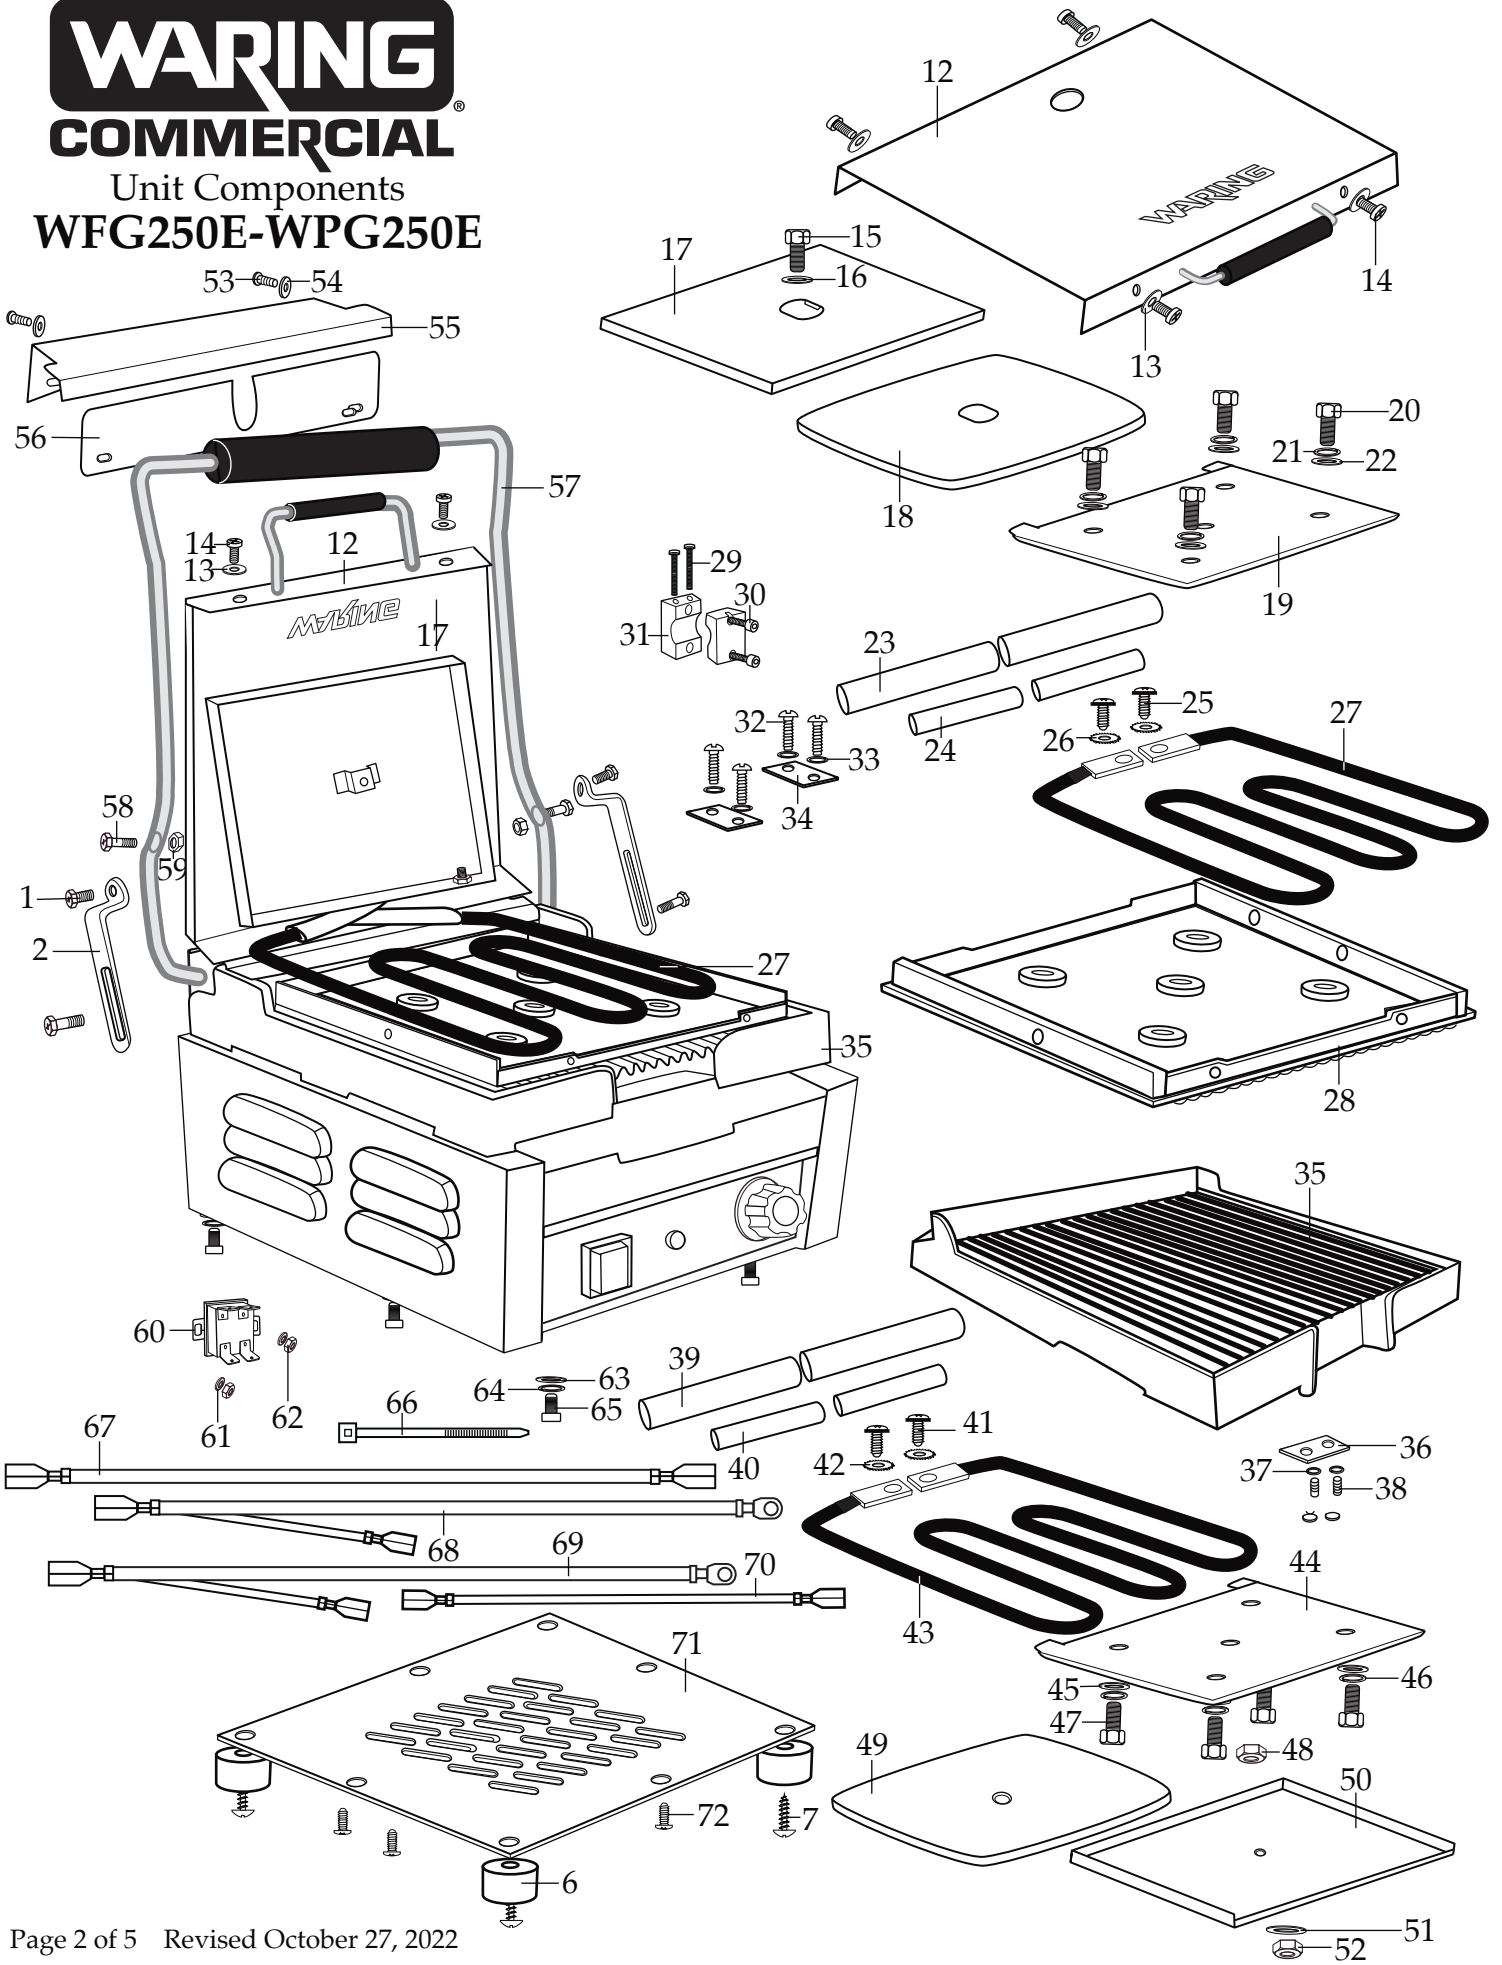

WARING COMMERCIAL

Unit Components WFG250E-WPG250E