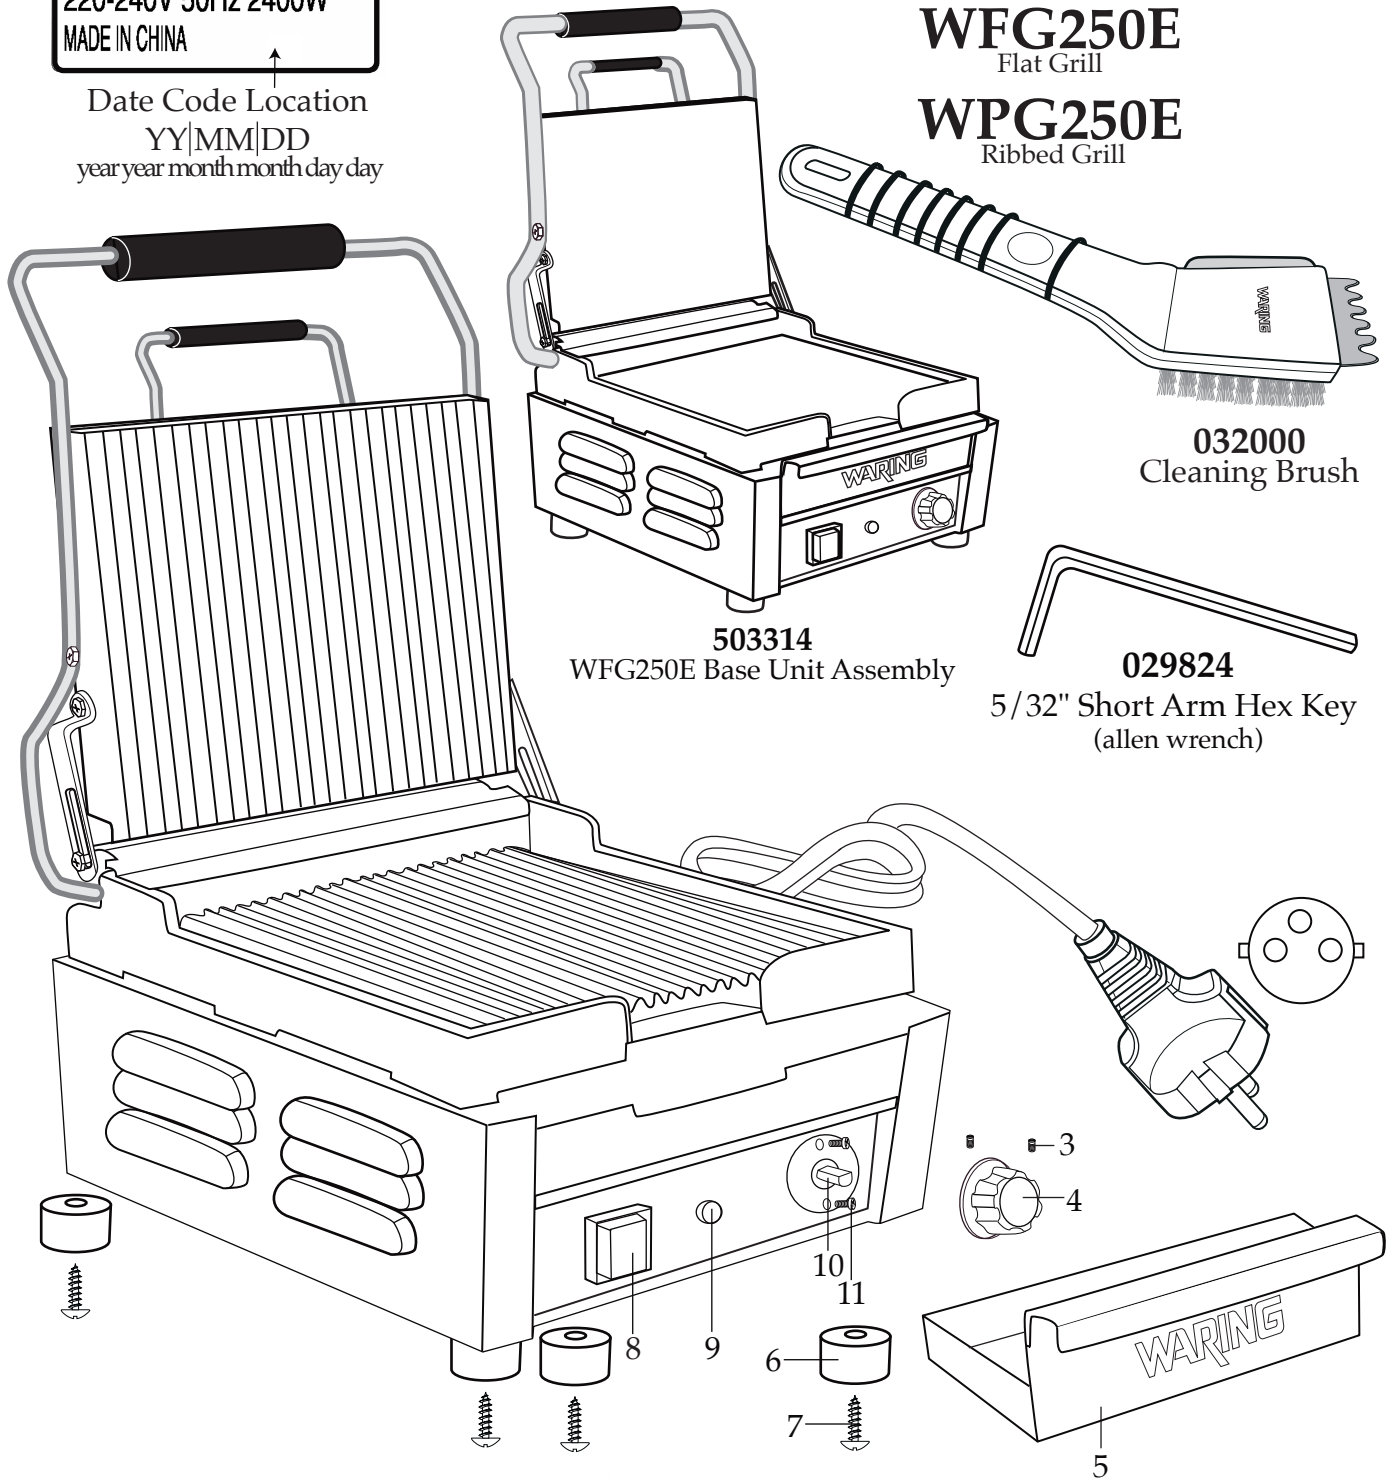

**WARING**  
**COMMERCIAL**  
 TORRINGTON, CT 06790  
 TOASTING GRILL  
 MODEL: WFG250E  
 220-240V 50Hz 2400W  
 MADE IN CHINA

Date Code Location  
 YY|MM|DD  
 year year month month day day

**WARING**  
**COMMERCIAL**

Europe Panini Supremo® / Tostato Supremo®  
 Large Italian-Style Panini Grills

**WFG250E**  
 Flat Grill

**WPG250E**  
 Ribbed Grill

**503314**  
 WFG250E Base Unit Assembly

**032000**  
 Cleaning Brush

**029824**  
 5/32" Short Arm Hex Key  
 (allen wrench)